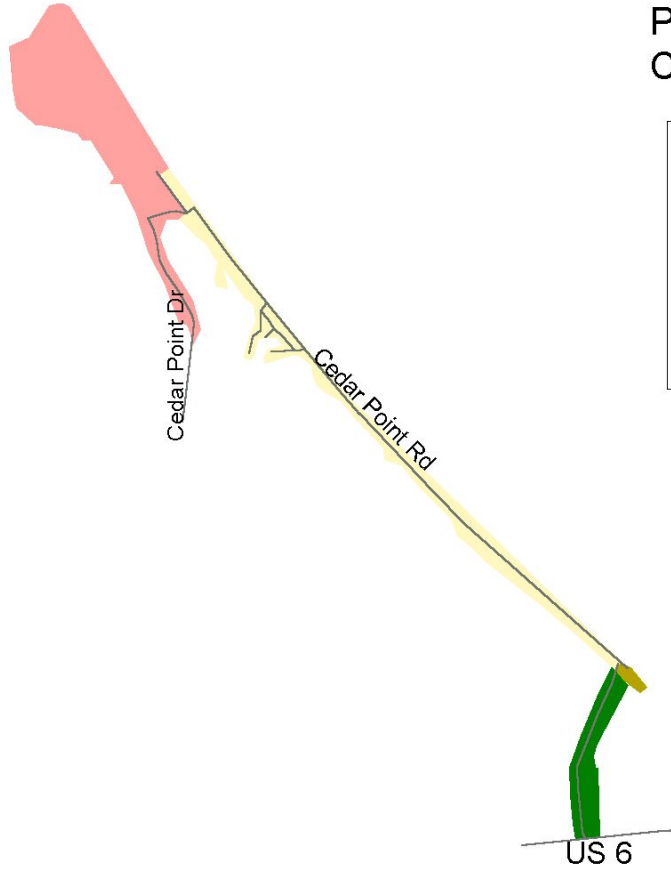

Proposed Land Use Cedar Point Planning Area

Map Key	
Cedar Point Planning Area	
	Very low density residential
	Commercial
	Medium density residential
	Parks/Open Space/Public Access

City of Sandusky
Comprehensive Plan Update